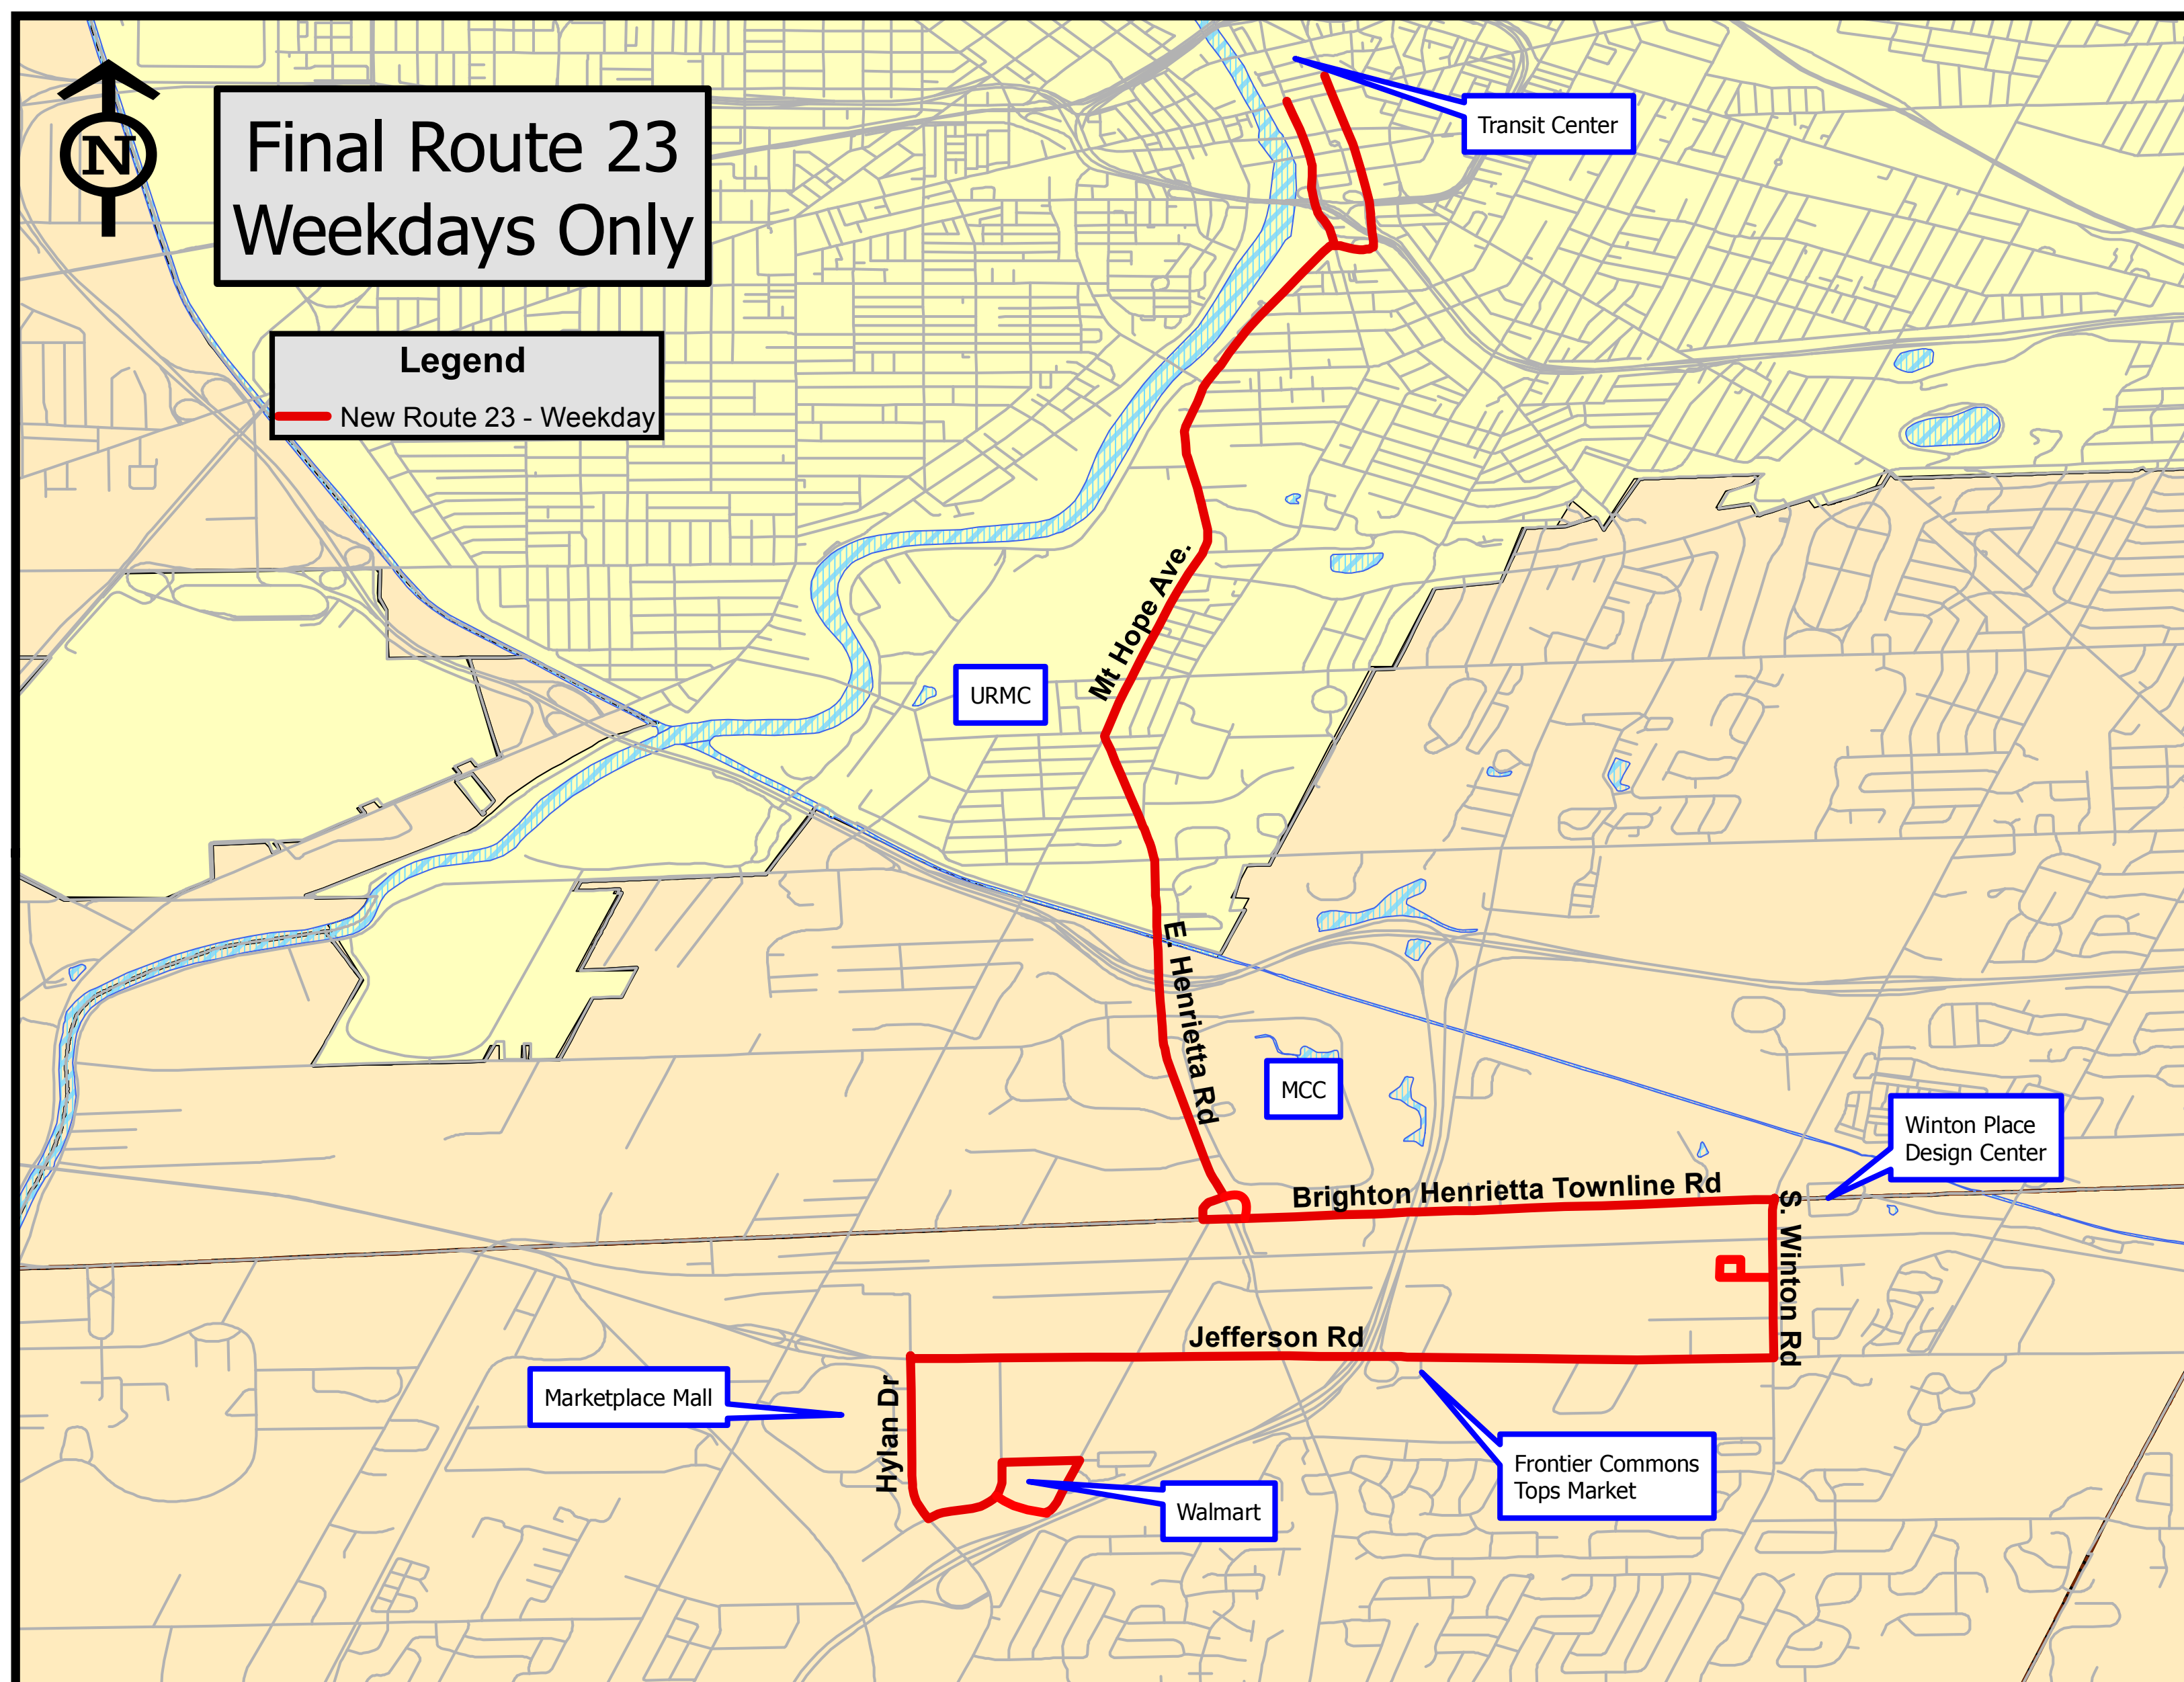

More Service to Busy Destinations in Henrietta!

New Route 23 Jefferson Rd

Route 23 Jefferson Rd will travel between the RTS Transit Center and Marketplace Mall, and will add weekday service to Brighton Henrietta Town Line Road. Stops include Frontier Commons, Tops Market and the Henrietta Walmart.

Weekdays:

Route 23 Jefferson Rd to Walmart

Weekends:

Route 23 Jefferson Rd via W Henrietta Rd

Effective August 31, 2015. New schedules will be available for preview in mid-August.