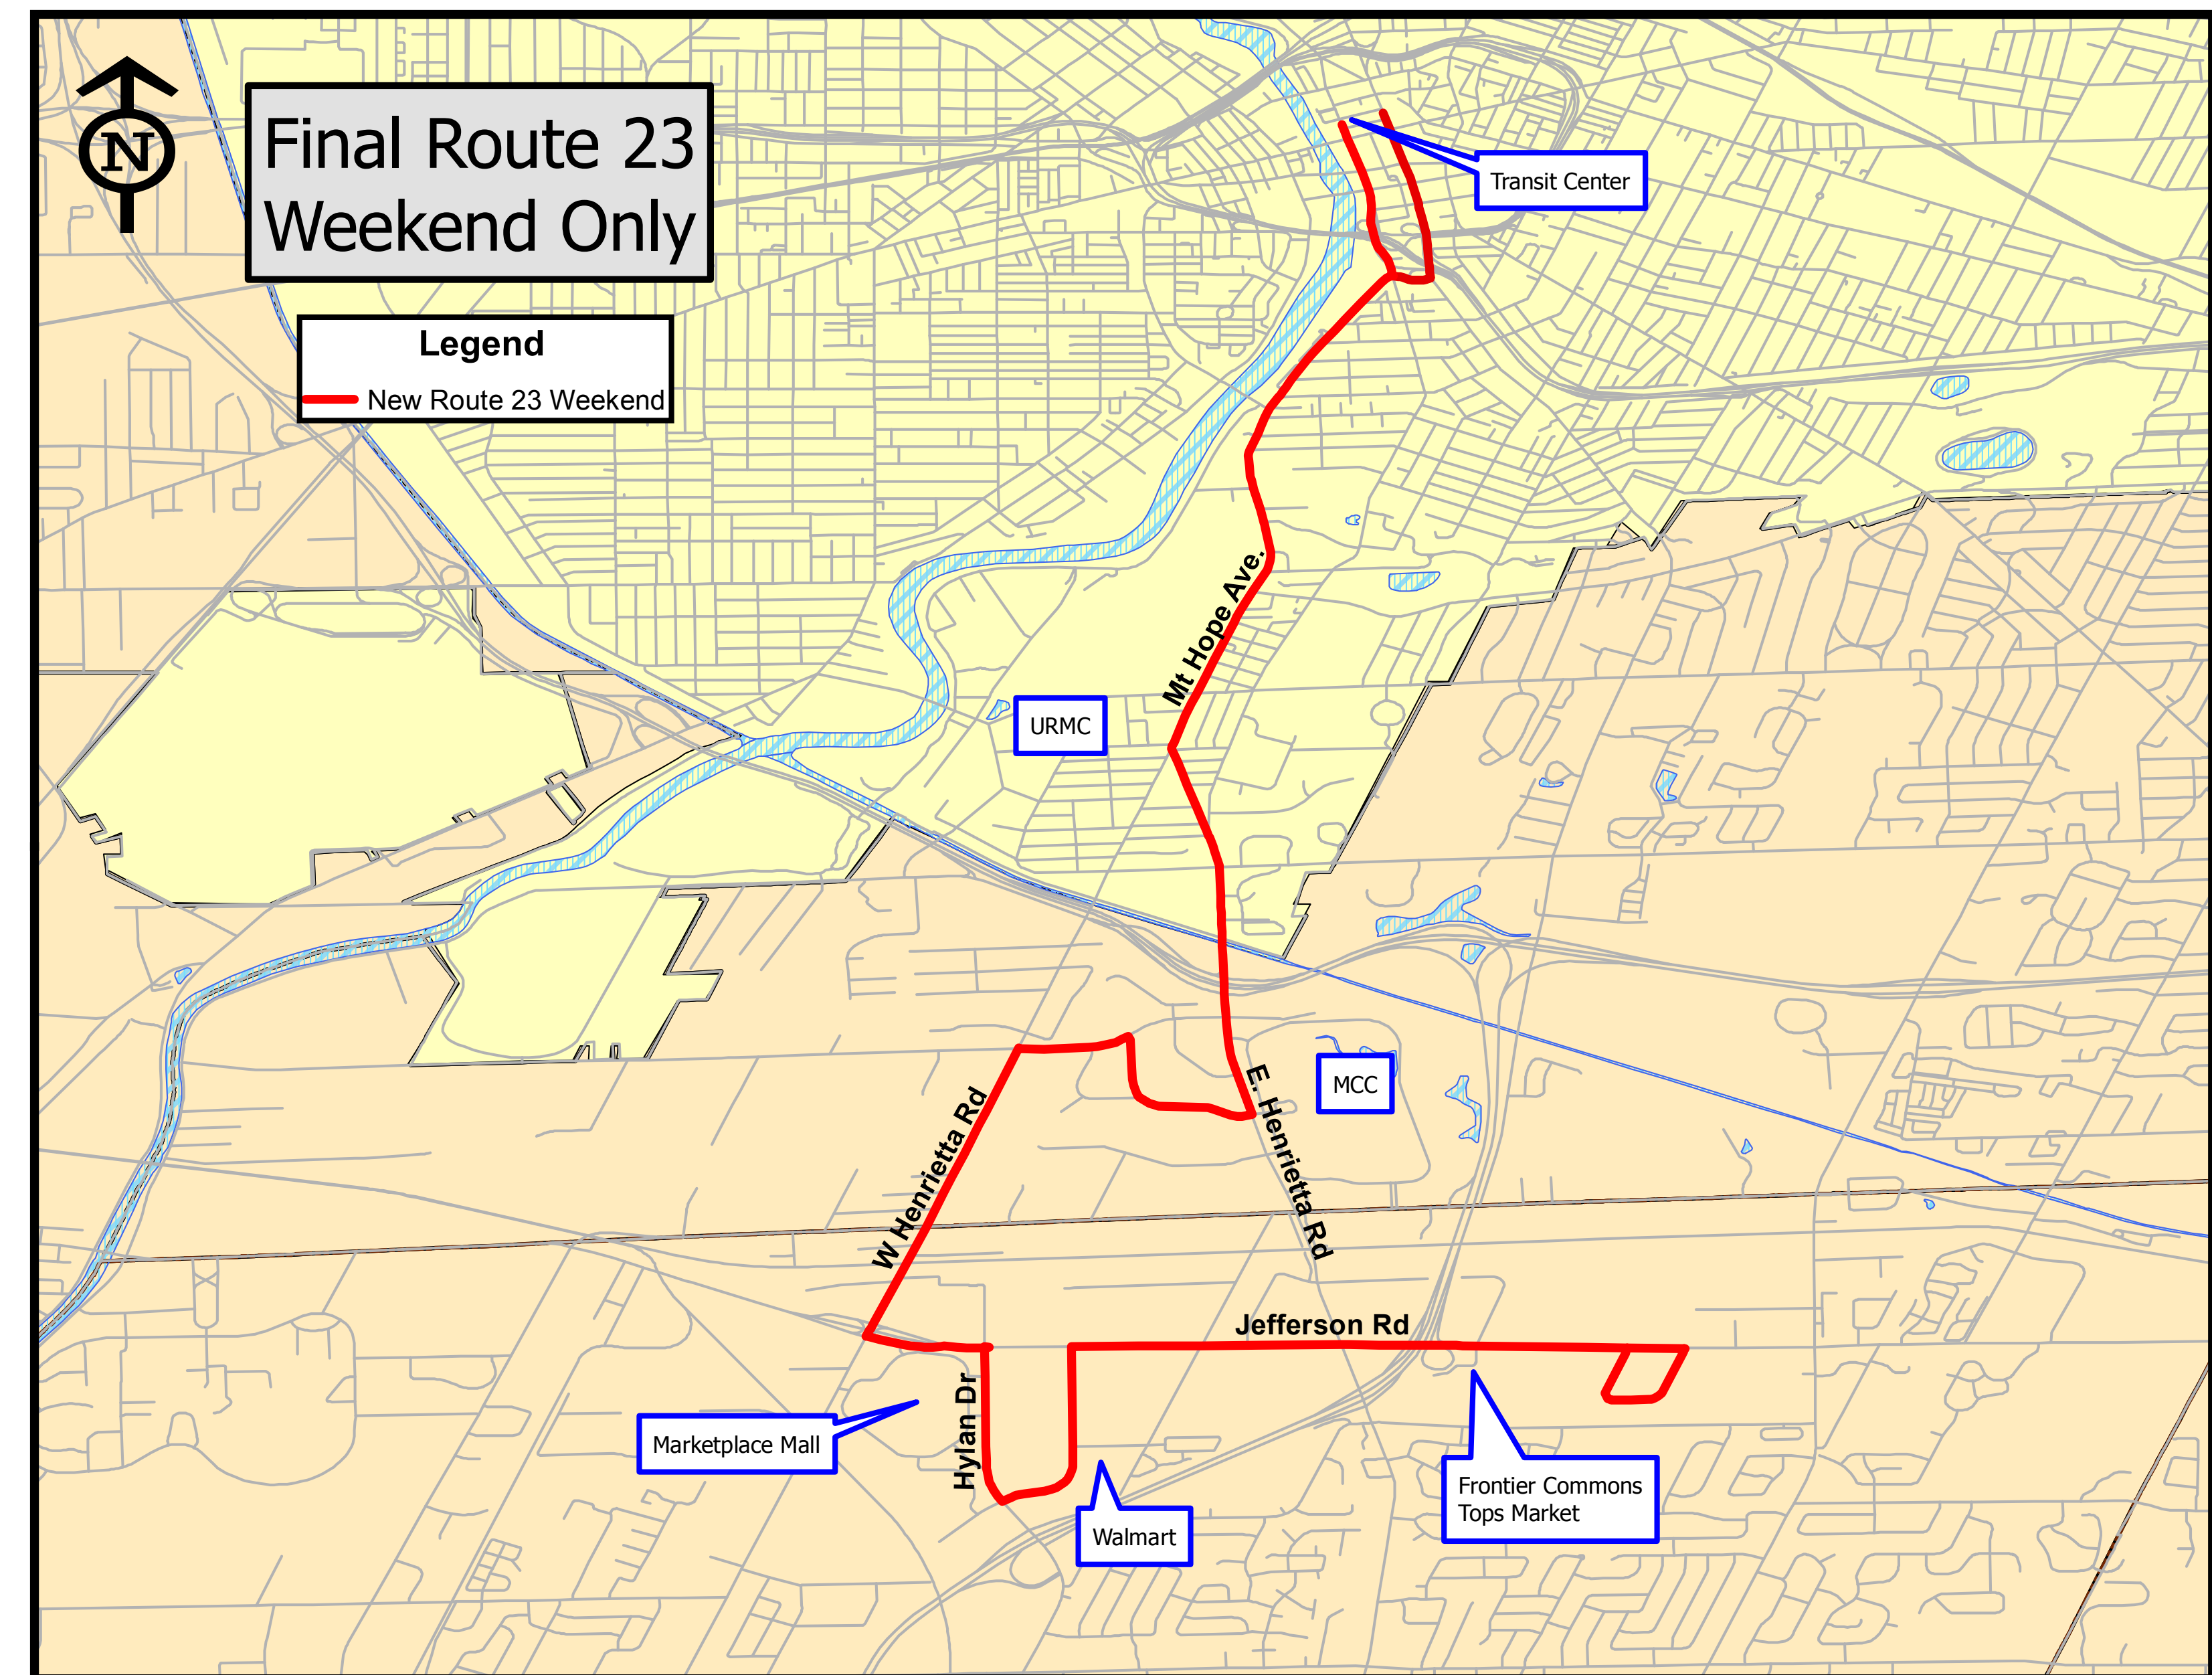

More Service to Busy Destinations in Henrietta!

New Route 23 Jefferson Rd

Route 23 Jefferson Rd will travel between the RTS Transit Center and Marketplace Mall, and will add weekday service to Brighton Henrietta Town Line Road. Stops include Frontier Commons, Tops Market and the Henrietta Walmart.

Weekdays:

Route 23 Jefferson Rd to Walmart

Weekends:

Route 23 Jefferson Rd via W Henrietta Rd

Effective August 31, 2015. New schedules will be available for preview in mid-August.