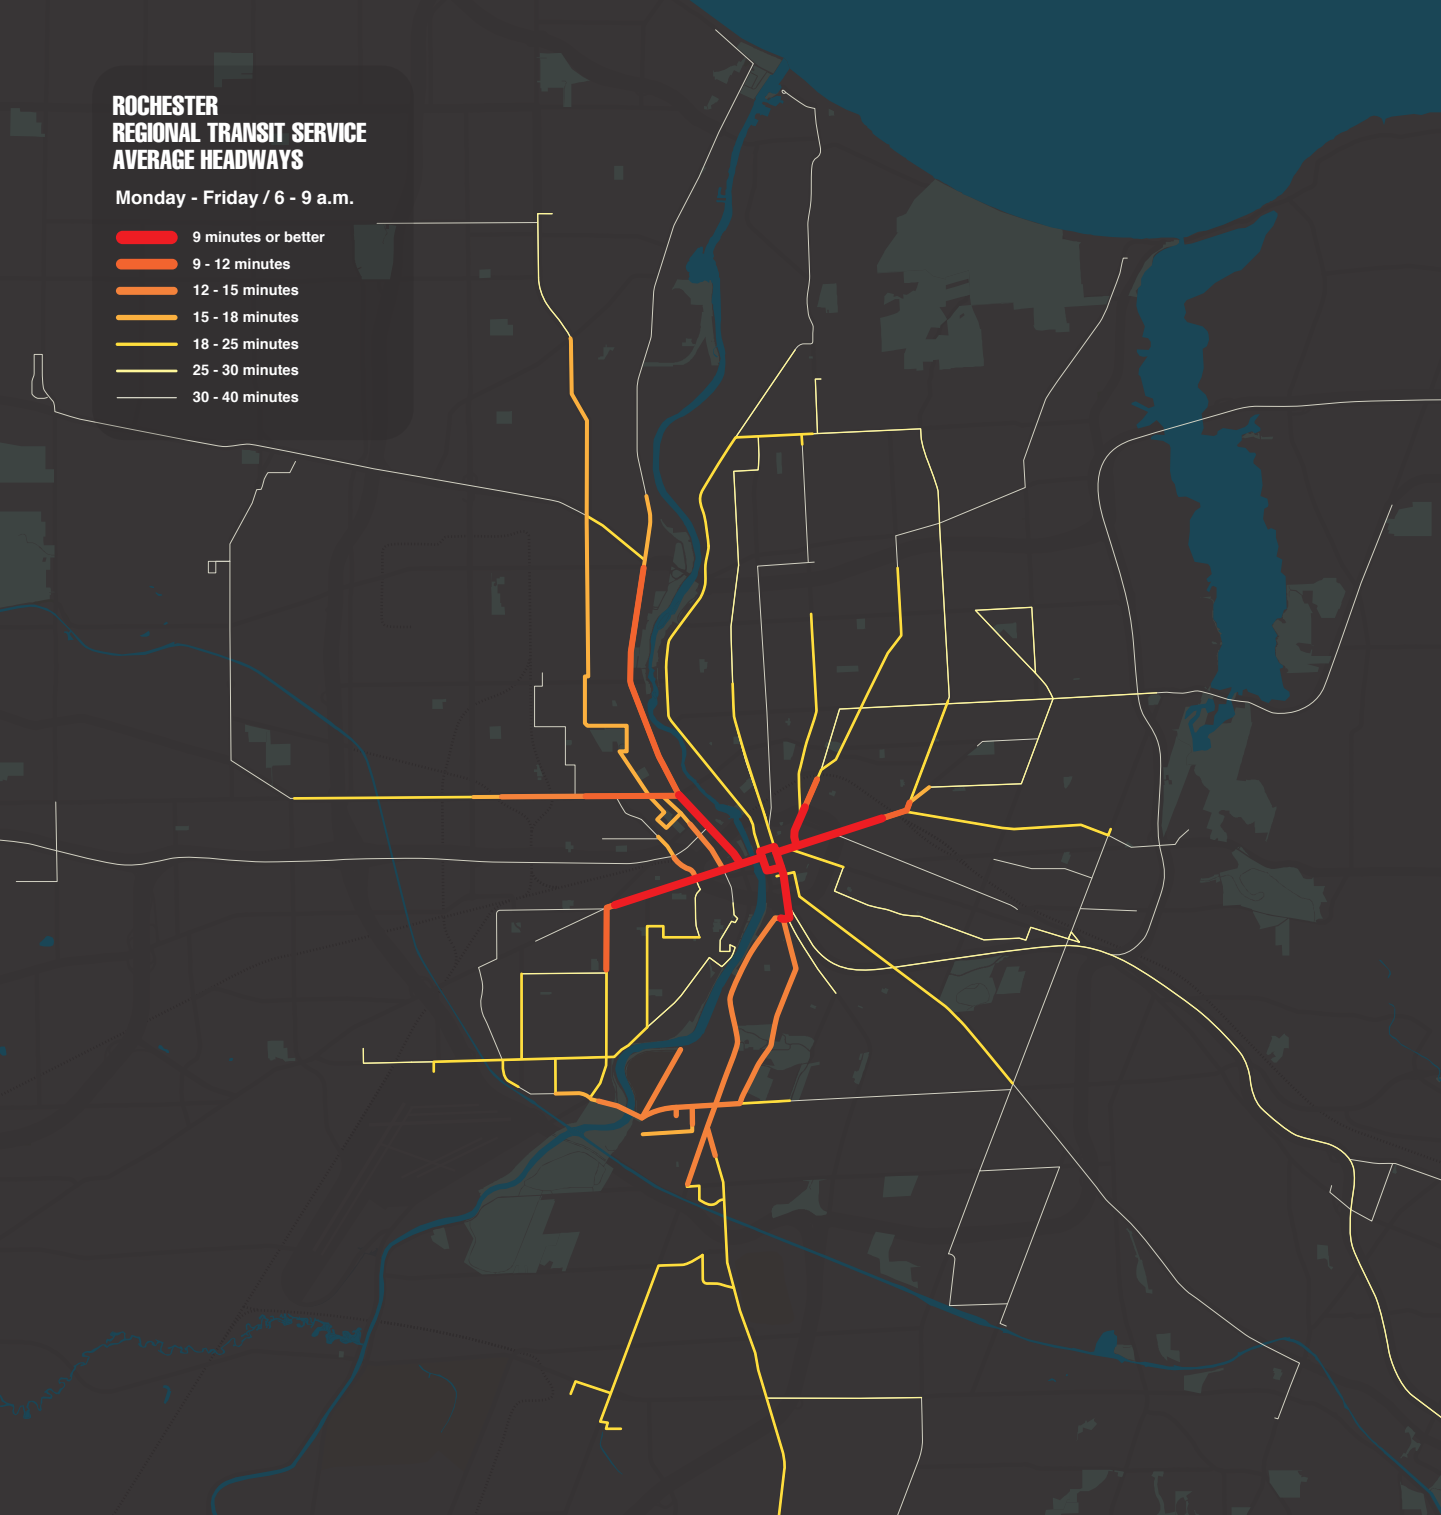

**ROCHESTER
REGIONAL TRANSIT SERVICE
AVERAGE HEADWAYS**

Monday - Friday / 6 - 9 a.m.

- 9 minutes or better
- 9 - 12 minutes
- 12 - 15 minutes
- 15 - 18 minutes
- 18 - 25 minutes
- 25 - 30 minutes
- 30 - 40 minutes

**ROCHESTER
REGIONAL TRANSIT SERVICE
AVERAGE HEADWAYS**

Monday - Friday / 3 - 7 p.m.

- 9 minutes or better
- 9 - 12 minutes
- 12 - 15 minutes
- 15 - 18 minutes
- 18 - 25 minutes
- 25 - 30 minutes
- 30 - 40 minutes